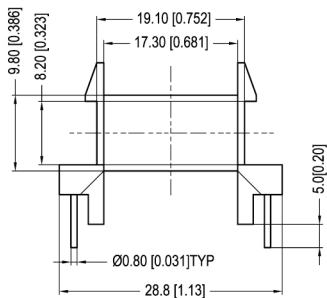

Core reference (x = material variation within a size)

Winding Area  
(mm<sup>2</sup>)

LODESTONE PACIFIC

|             |                 |                |
|-------------|-----------------|----------------|
| Fair-Rite:  | Micrometals:    | Magnetics:     |
| Nicera:     | Epcos: B66317   | MMG: 32-190-XX |
| Ferroxcube: | TDK: PCXXEF25-Z |                |

**B-EF25H-10-1-PH3**

**TOP**

**BOTTOM**

© 2006

|   |       |                           |                         |                  |                  |                   |               |       |
|---|-------|---------------------------|-------------------------|------------------|------------------|-------------------|---------------|-------|
|   | Scale | Tolerance (Inches)        | Tolerance (mm)          | No. of Terminals | Terminal Plating | Terminal Material | Terminal Type |       |
|   | None  | .XXX ± .008<br>.XX ± .012 | .XX ± 0.20<br>.X ± 0.30 | 10               | 100% Tin         | CP WIRE           | Through Hole  |       |
| <p style="text-align: center;"><b>LODESTONE PACIFIC</b></p> |       |                           |                         |                  | Molding Material | UL File No.       | Rating        | Class |
|   |       |                           |                         |                  | Phenolic         | E59481            | UL94-VO       | F     |
| Lodestone's Part Number                                     |       |                           |                         |                  |                  |                   | Rev.          |       |
| <b>B-EF25H-10-1-PH3</b>                                     |       |                           |                         |                  |                  |                   | <b>1</b>      |       |