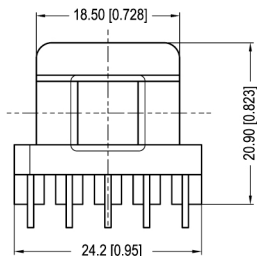

Core reference (x = material variation within a size)

Winding Area  
(mm<sup>2</sup>)

LODESTONE PACIFIC

|             |                 |                |
|-------------|-----------------|----------------|
| Fair-Rite:  | Micrometals:    | Magnetics:     |
| Nicera:     | Epcos: B66317   | MMG: 32-190-XX |
| Ferroxcube: | TDK: PCXXEF25-Z |                |

**B-EF25H-10-1-PH3**

**TOP**

**BOTTOM**

© 2006

|   |       |                           |                         |                  |                  |                   |               |       |
|---|-------|---------------------------|-------------------------|------------------|------------------|-------------------|---------------|-------|
|   | Scale | Tolerance (Inches)        | Tolerance (mm)          | No. of Terminals | Terminal Plating | Terminal Material | Terminal Type |       |
|   | None  | .XXX ± .008<br>.XX ± .012 | .XX ± 0.20<br>.X ± 0.30 | 10               | 100% Tin         | CP WIRE           | Through Hole  |       |
| <p style="text-align: center;"><b>LODESTONE PACIFIC</b></p> |       |                           |                         |                  | Molding Material | UL File No.       | Rating        | Class |
|   |       |                           |                         |                  | Phenolic         | E59481            | UL94-VO       | F     |
| Lodestone's Part Number                                     |       |                           |                         |                  |                  |                   | Rev.          |       |
| <b>B-EF25H-10-1-PH3</b>                                     |       |                           |                         |                  |                  |                   | <b>1</b>      |       |