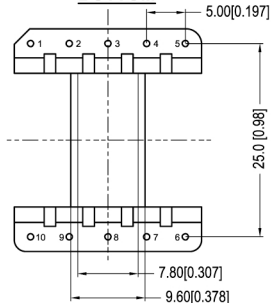

Core reference (x = material variation within a size)

Winding Area  
(mm<sup>2</sup>)

LODESTONE PACIFIC

|             |                 |                |
|-------------|-----------------|----------------|
| Fair-Rite:  | Micrometals:    | Magnetics:     |
| Nicera:     | Epcos: B66317   | MMG: 32-190-XX |
| Ferroxcube: | TDK: PCXXEF25-Z |                |

**B-EF25H-10-1-PH3**

**TOP**

**BOTTOM**

© 2006

|   |       |                           |                         |                  |                  |                   |               |       |
|---|-------|---------------------------|-------------------------|------------------|------------------|-------------------|---------------|-------|
|   | Scale | Tolerance (Inches)        | Tolerance (mm)          | No. of Terminals | Terminal Plating | Terminal Material | Terminal Type |       |
|   | None  | .XXX ± .008<br>.XX ± .012 | .XX ± 0.20<br>.X ± 0.30 | 10               | 100% Tin         | CP WIRE           | Through Hole  |       |
| <p style="text-align: center;"><b>LODESTONE PACIFIC</b></p> |       |                           |                         |                  | Molding Material | UL File No.       | Rating        | Class |
|   |       |                           |                         |                  | Phenolic         | E59481            | UL94-VO       | F     |
| Lodestone's Part Number                                     |       |                           |                         |                  |                  |                   | Rev.          |       |
| <b>B-EF25H-10-1-PH3</b>                                     |       |                           |                         |                  |                  |                   | <b>1</b>      |       |