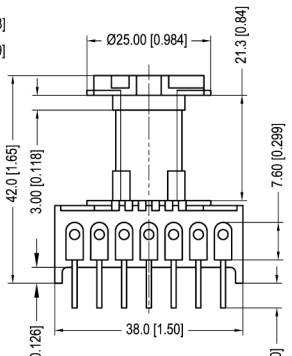

Core reference (x = material variation within a size)

|                             |                   |                       |
|-----------------------------|-------------------|-----------------------|
| Fair-Rite: 95XX34000        | Micrometals: None | Magnetics: X-4343A-EC |
| Nicera: None                | Epcos: B66361     | MMG: 32-50X-XX        |
| Ferroxcube: ETD34-XXXX-XXXX | TDK: ETD34-Z      |                       |

Winding Area (mm<sup>2</sup>)

LODESTONE PACIFIC  
**B-ETD34V-14-1-PET**

TOP

BOTTOM

© 2006

|                          |       |                           |                         |                  |                  |                   |               |       |
|--------------------------|-------|---------------------------|-------------------------|------------------|------------------|-------------------|---------------|-------|
|                          | Scale | Tolerance (Inches)        | Tolerance (mm)          | No. of Terminals | Terminal Plating | Terminal Material | Terminal Type |       |
|                          | None  | .XXX ± .008<br>.XX ± .012 | .XX ± 0.20<br>.X ± 0.30 | 14               | 100% Tin         | CP WIRE           | Through Hole  |       |
| Molding Material         |       |                           |                         |                  |                  | UL File No.       | Rating        | Class |
| PET                      |       |                           |                         |                  |                  | E69578            | UL94-VO       | N     |
| Lodestone's Part Number  |       |                           |                         |                  |                  |                   | Rev.          |       |
| <b>B-ETD34V-14-1-PET</b> |       |                           |                         |                  |                  |                   | <b>1</b>      |       |