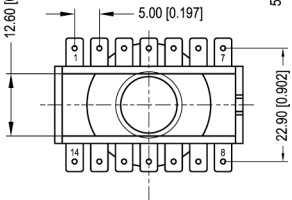

Core reference (x = material variation within a size)

|                             |                   |                       |
|-----------------------------|-------------------|-----------------------|
| Fair-Rite: 95XX34000        | Micrometals: None | Magnetics: X-4343A-EC |
| Nicera: None                | Epcos: B66361     | MMG: 32-50X-XX        |
| Ferroxcube: ETD34-XXXX-XXXX | TDK: ETD34-Z      |                       |

Winding Area (mm<sup>2</sup>)

LODESTONE PACIFIC  
**B-ETD34V-14-1-PET**

TOP

BOTTOM

© 2006

|                          |       |                           |                         |                  |                  |                   |               |       |
|--------------------------|-------|---------------------------|-------------------------|------------------|------------------|-------------------|---------------|-------|
|                          | Scale | Tolerance (Inches)        | Tolerance (mm)          | No. of Terminals | Terminal Plating | Terminal Material | Terminal Type |       |
|                          | None  | .XXX ± .008<br>.XX ± .012 | .XX ± 0.20<br>.X ± 0.30 | 14               | 100% Tin         | CP WIRE           | Through Hole  |       |
| Molding Material         |       |                           |                         |                  |                  | UL File No.       | Rating        | Class |
| PET                      |       |                           |                         |                  |                  | E69578            | UL94-VO       | N     |
| Lodestone's Part Number  |       |                           |                         |                  |                  |                   | Rev.          |       |
| <b>B-ETD34V-14-1-PET</b> |       |                           |                         |                  |                  |                   | <b>1</b>      |       |