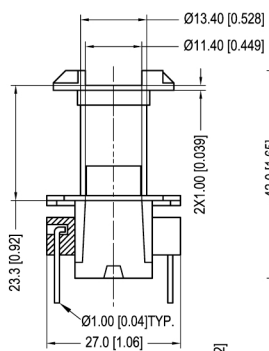

Core reference (x = material variation within a size)

|                             |                   |                       |
|-----------------------------|-------------------|-----------------------|
| Fair-Rite: 95XX34000        | Micrometals: None | Magnetics: X-4343A-EC |
| Nicera: None                | Epcos: B66361     | MMG: 32-50X-XX        |
| Ferroxcube: ETD34-XXXX-XXXX | TDK: ETD34-Z      |                       |

Winding Area (mm<sup>2</sup>)

LODESTONE PACIFIC  
**B-ETD34V-14-1-PET**

TOP

BOTTOM

© 2006

|                          |       |                           |                         |                  |                  |                   |               |       |
|--------------------------|-------|---------------------------|-------------------------|------------------|------------------|-------------------|---------------|-------|
|                          | Scale | Tolerance (Inches)        | Tolerance (mm)          | No. of Terminals | Terminal Plating | Terminal Material | Terminal Type |       |
|                          | None  | .XXX ± .008<br>.XX ± .012 | .XX ± 0.20<br>.X ± 0.30 | 14               | 100% Tin         | CP WIRE           | Through Hole  |       |
| Molding Material         |       |                           |                         |                  |                  | UL File No.       | Rating        | Class |
| PET                      |       |                           |                         |                  |                  | E69578            | UL94-VO       | N     |
| Lodestone's Part Number  |       |                           |                         |                  |                  |                   | Rev.          |       |
| <b>B-ETD34V-14-1-PET</b> |       |                           |                         |                  |                  |                   | <b>1</b>      |       |