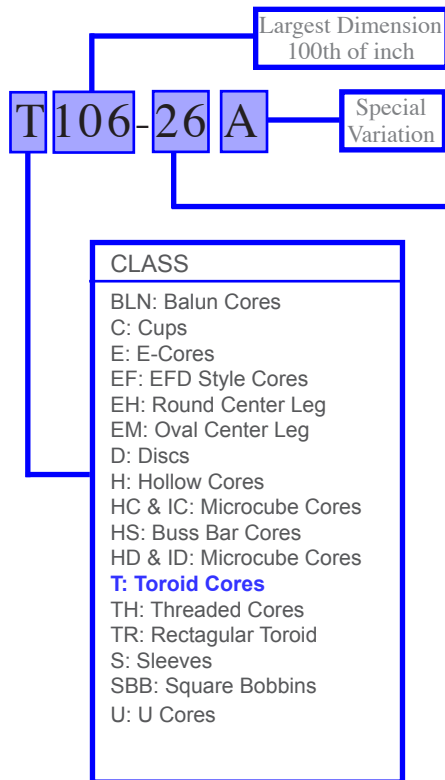

# LODESTONE PACIFIC

Factory Authorized Distributor

**MICROMETALS**  
IRON POWDER CORES

"Wise Up!  
Call Lodestone."

**IN STOCK!**

Micrometals  
Part Numbering System

Material No.	Material Name	Mat'l Perm	Freq Range	Application Example	Color Code
0	Phenolic	1	50-350	RF Air Coils	Tan/Tan
1	Carbonyl C	20	.15-3	RF Inductors & Xformers	Blue/Clear
2	Carbonyl E	10	.25-10	RF Inductors & Xformers	Red/Clear
3	Carbonyl HP	35	.02-1	RF Inductors & Xformers	Gray/Clear
4	Carbonyl J	9.0	3-40	RF Inductors & Xformers	Blue/White
6	Carbonyl SF	8.5	3-40	RF Inductors & Xformers	Yellow Clear
7	Carbonyl TH	9.0	1-25	RF Inductors & Xformers	White/Clear
8	Carbonyl GQ4	35	.02-1	RF Inductors & Xformers	Yellow/Red
10	Carbonyl W	6.0	15-100	RF Inductors & Xformers	Black/Clear
12	Synthetic Oxide	4.0	30-250	RF Inductors & Xformers	Green/White
14	Iron Powder	14	.1-.50	DC Chokes & PFC	Black/Red
15	Carbonyl GS6	25	.15-3	RF Inductors & Xformers	Red/White
17	Carbonyl	4.0	20-200	RF Inductors & Xformers	Blue/Yellow
18	Iron Powder	55	.1-.50	DC Chokes & PFC	Green/Red
19	Iron Powder	55	.1-.50	DC Chokes & PFC	Red/Green
<b>26</b>	<b>Iron Powder</b>	<b>75</b>	<b>.1-.50</b>	<b>Diff Mode &amp; Dimmer Chokes</b>	<b>Yellow/White</b>
30	Iron Powder	22	.1-.50	DC Chokes & PFC	Green/Gray
34	Iron Powder	33	.1-.50	DC Chokes & PFC	Gray/Blue
35	Iron Powder	33	.1-.50	DC Chokes & PFC	Yellow/Gray
38	Iron Powder	85	.1-.50	Diff Mode & Dimmer Chokes	Gray/Black
40	Iron Powder	60	.1-.50	Diff Mode & Dimmer Chokes	Green/Yellow
42	Hydrogen Reduced	40	.1-.50	RF Inductors & Xformers	Blue/Red
45	Iron Powder	100	.1-.50	Diff Mode & Dimmer Chokes	Black/Black
52	Iron Powder	75	.1-.50	Diff Mode & Dimmer Chokes	Green/Blue