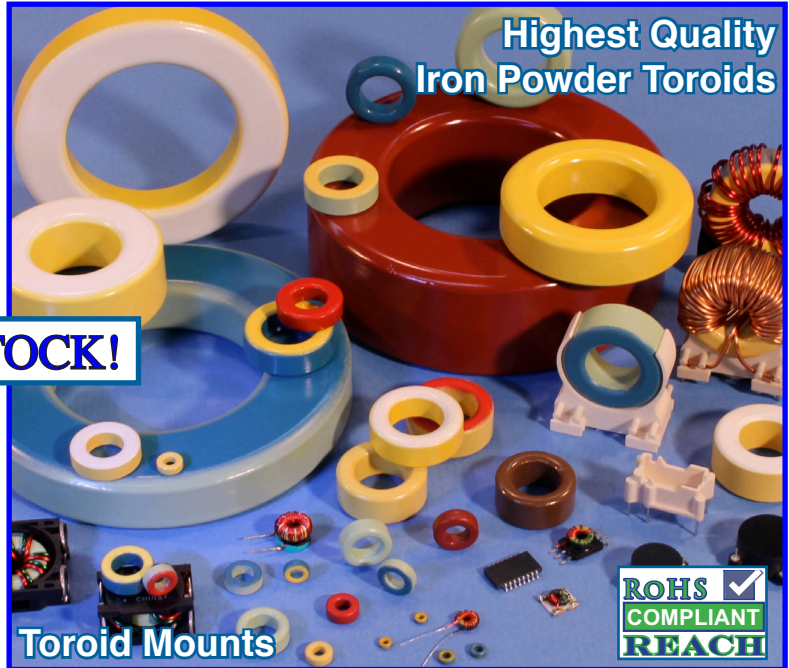

# LODESTONE PACIFIC

Factory Authorized Distributor

**MICROMETALS**  
IRON POWDER CORES

"Wise Up!  
Call Lodestone."

**IN STOCK!**

Micrometals  
Part Numbering System

Material No.	Material Name	Mat'l Perm	Freq Range	Application Example	Color Code
0	Phenolic	1	50-350	RF Air Coils	Tan/Tan
1	Carbonyl C	20	.15-3	RF Inductors & Xformers	Blue/Clear
2	Carbonyl E	10	.25-10	RF Inductors & Xformers	Red/Clear
3	Carbonyl HP	35	.02-1	RF Inductors & Xformers	Gray/Clear
4	Carbonyl J	9.0	3-40	RF Inductors & Xformers	Blue/White
6	Carbonyl SF	8.5	3-40	RF Inductors & Xformers	Yellow Clear
7	Carbonyl TH	9.0	1-25	RF Inductors & Xformers	White/Clear
8	Carbonyl GQ4	35	.02-1	RF Inductors & Xformers	Yellow/Red
10	Carbonyl W	6.0	15-100	RF Inductors & Xformers	Black/Clear
12	Synthetic Oxide	4.0	30-250	RF Inductors & Xformers	Green/White
14	Iron Powder	14	.1-.50	DC Chokes & PFC	Black/Red
15	Carbonyl GS6	25	.15-3	RF Inductors & Xformers	Red/White
17	Carbonyl	4.0	20-200	RF Inductors & Xformers	Blue/Yellow
18	Iron Powder	55	.1-.50	DC Chokes & PFC	Green/Red
19	Iron Powder	55	.1-.50	DC Chokes & PFC	Red/Green
<b>26</b>	<b>Iron Powder</b>	<b>75</b>	<b>.1-.50</b>	<b>Diff Mode &amp; Dimmer Chokes</b>	<b>Yellow/White</b>
30	Iron Powder	22	.1-.50	DC Chokes & PFC	Green/Gray
34	Iron Powder	33	.1-.50	DC Chokes & PFC	Gray/Blue
35	Iron Powder	33	.1-.50	DC Chokes & PFC	Yellow/Gray
38	Iron Powder	85	.1-.50	Diff Mode & Dimmer Chokes	Gray/Black
40	Iron Powder	60	.1-.50	Diff Mode & Dimmer Chokes	Green/Yellow
42	Hydrogen Reduced	40	.1-.50	RF Inductors & Xformers	Blue/Red
45	Iron Powder	100	.1-.50	Diff Mode & Dimmer Chokes	Black/Black
52	Iron Powder	75	.1-.50	Diff Mode & Dimmer Chokes	Green/Blue